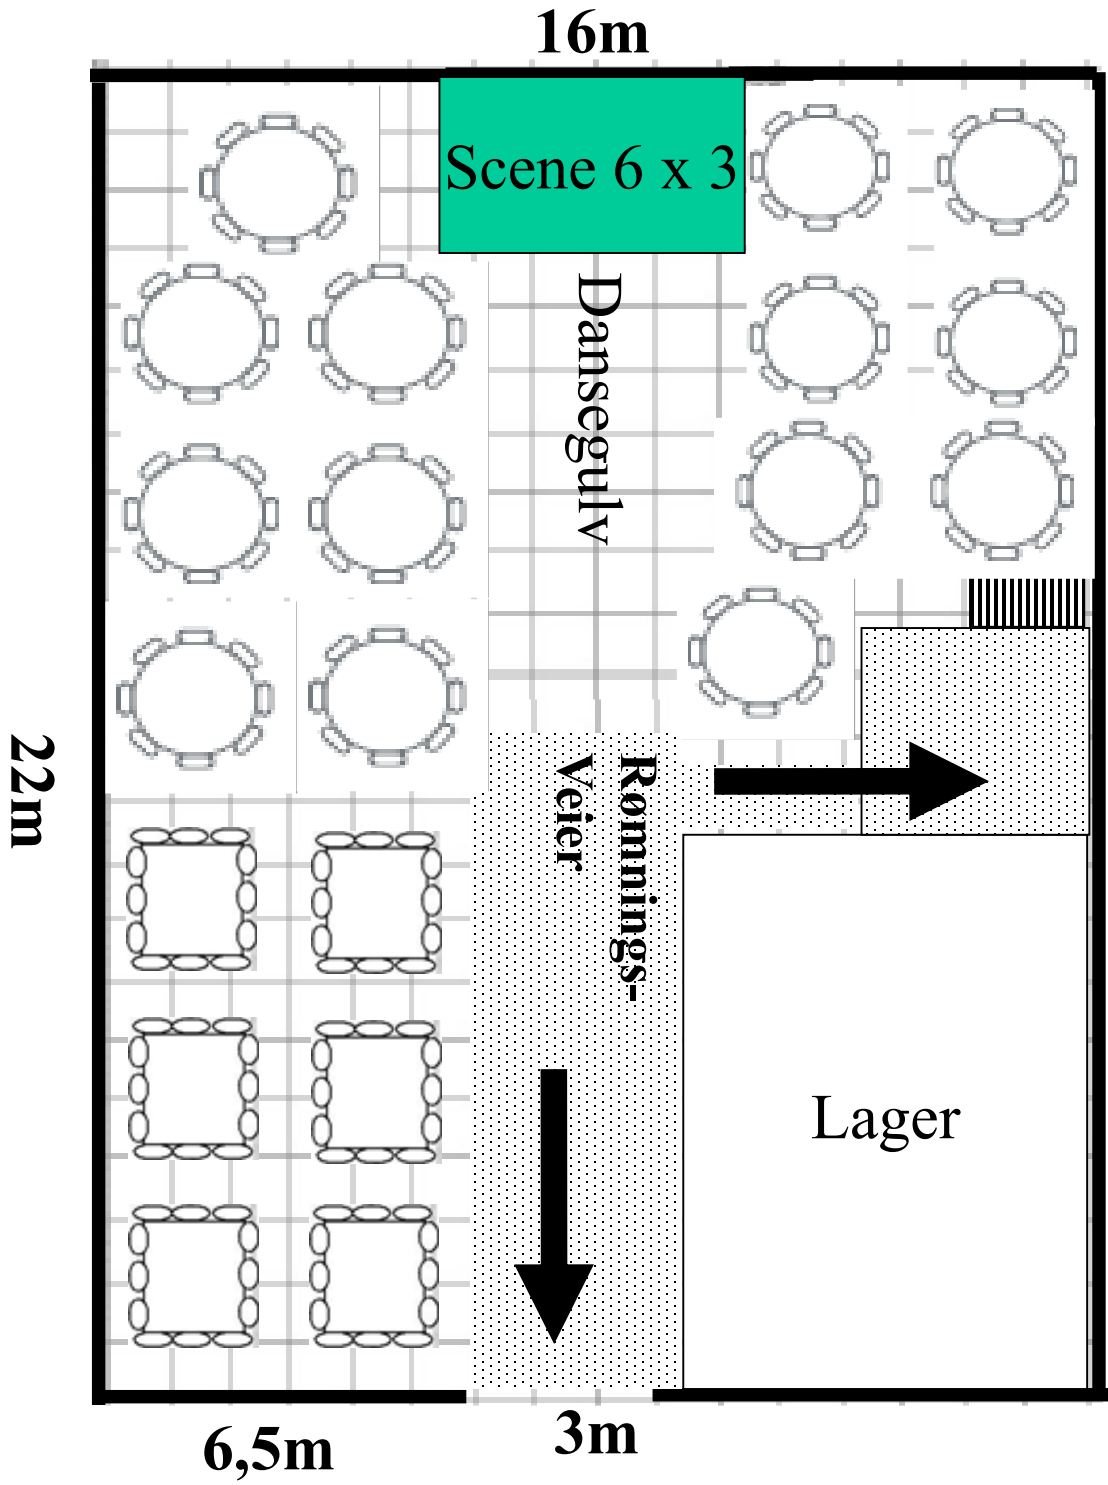

Eurotekhallen

6-manns bord - 300

16m

Eurotekhallen

8-manns bord - 150

16m

Eurotekhallen

14- 8-manns bord + 6-12 manns bord

Eurotekhallen

6-manns bord - 300

16m

Scene 6 x 3

22m

6,5m

3m